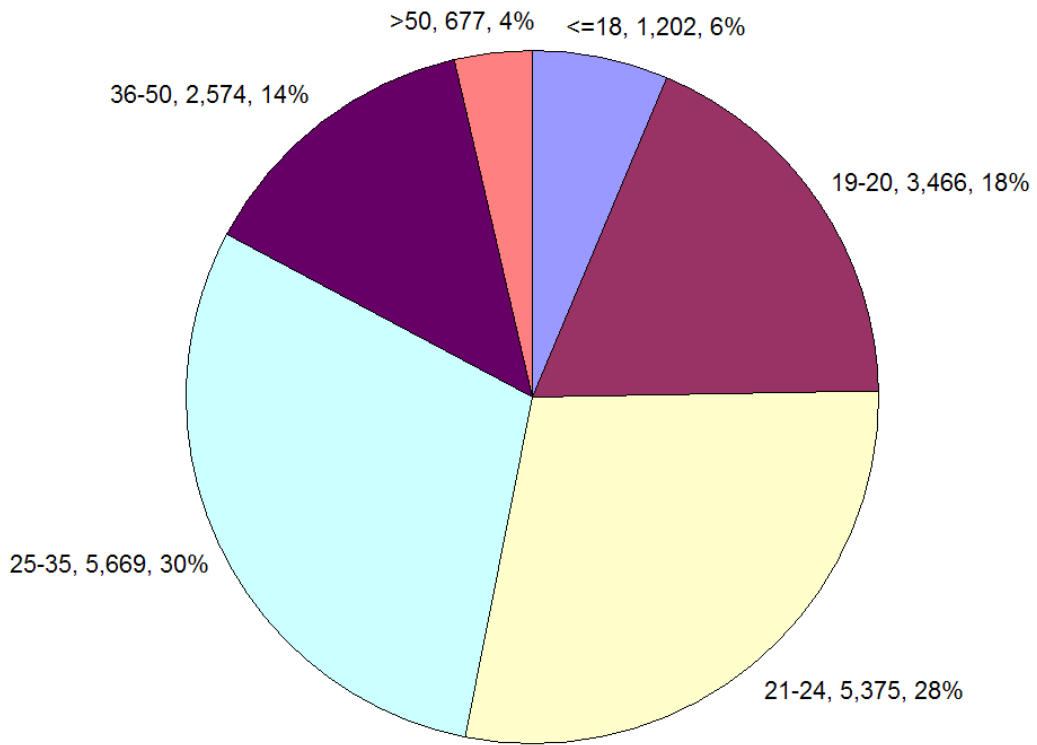

Boise State University 10th Day Enrollment Profile Spring 2009

Overall Enrollment

Total Enrollment

	Number
Total Students	18,963
Total Credit Hours	208,345
Total FTE	14,103

Career (varies from SBOE definition of these categories)

	Number	Percent
Undergraduate	15,593	82.3%
Graduate	2,203	11.6%
Applied Tech	1,167	6.1%

Gender

	Number	Percent
Female	10,088	53.2%
Male	8,776	46.3%
Undeclared	99	0.5%

Average Age

Group	Average Age
Undergraduate	26
Graduate	36
Applied Technology	31
<i>Total Average Age</i>	27

Age Distribution

Class Level

Ethnicity

	Number	Percent
White	15,520	81.84%
Hispanic	1,127	5.94%
Asian American	693	3.66%
Black/African American	298	1.57%
Native American	193	1.02%
Pacific Islander*	34	0.18%
Did Not Respond	1,098	5.79%