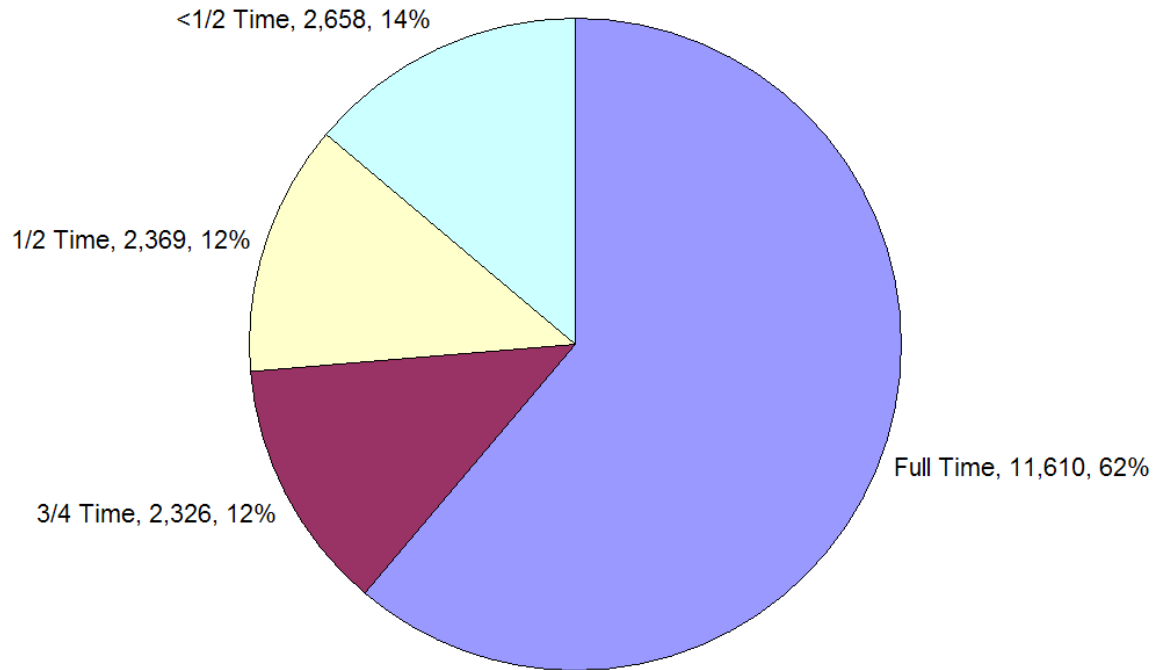

Credit Load

Top Cities (from original permanent address)

	Number	Percent
Boise	7,611	40.27%
Meridian	1,525	8.07%
Nampa	1,284	6.79%
Eagle	662	3.50%
Caldwell	584	3.09%
Mountain Home	351	1.86%
Idaho Falls	325	1.72%
Kuna	322	1.70%
Twin Falls	307	1.62%
Emmett	185	0.98%
Pocatello	151	0.80%
Star	120	0.63%
Middleton	101	0.53%
Jerome	82	0.43%
Burley	80	0.42%
Hailey	79	0.42%
Payette	69	0.37%
Buhl	65	0.34%
Fruitland	65	0.34%
Parma	60	0.32%
McCall	59	0.31%
Weiser	57	0.30%
Wilder	54	0.29%
Rupert	52	0.28%
Blackfoot	51	0.27%