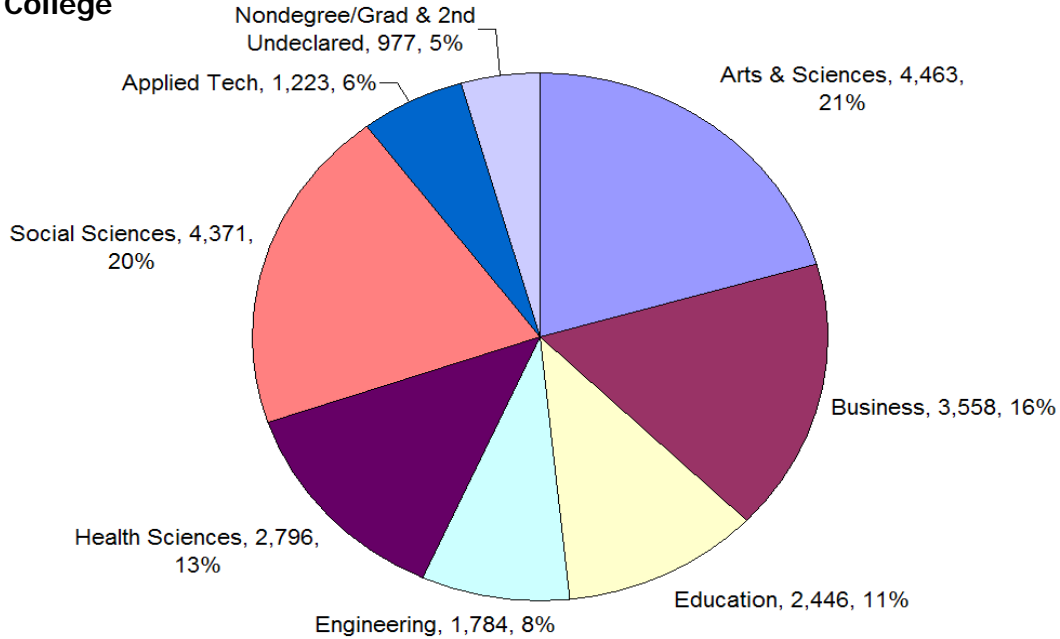

College

Headcount at Campus Location (duplicative)

	Number
Boise	16,983
Electronic Campus	4,242
Gowen Field	980
Columbia HS	884
Canyon County	265
Micron	190
Mountain Home AFB	171
Twin Falls	165
Mountain Home HS	86
College of Western Idaho	85
Nampa HS	34
Lewiston	26
Meridian HS	21
Cour d'Alene	20

Credits Generated at Campus Location

	Number	Percent
Boise	175,854	84.4%
Electronic Campus	18,015	8.6%
Columbia HS	4,111	2.0%
Gowen Field	3,645	1.7%
Canyon County	1,504	0.7%
Twin Falls	801	0.5%
Micron	801	0.4%
Mountain Home AFB	777	0.4%
Nampa HS	633	0.3%
College of Western ID	423	0.2%
Mountain Home HS	391	0.2%
Other	1,090	.5%