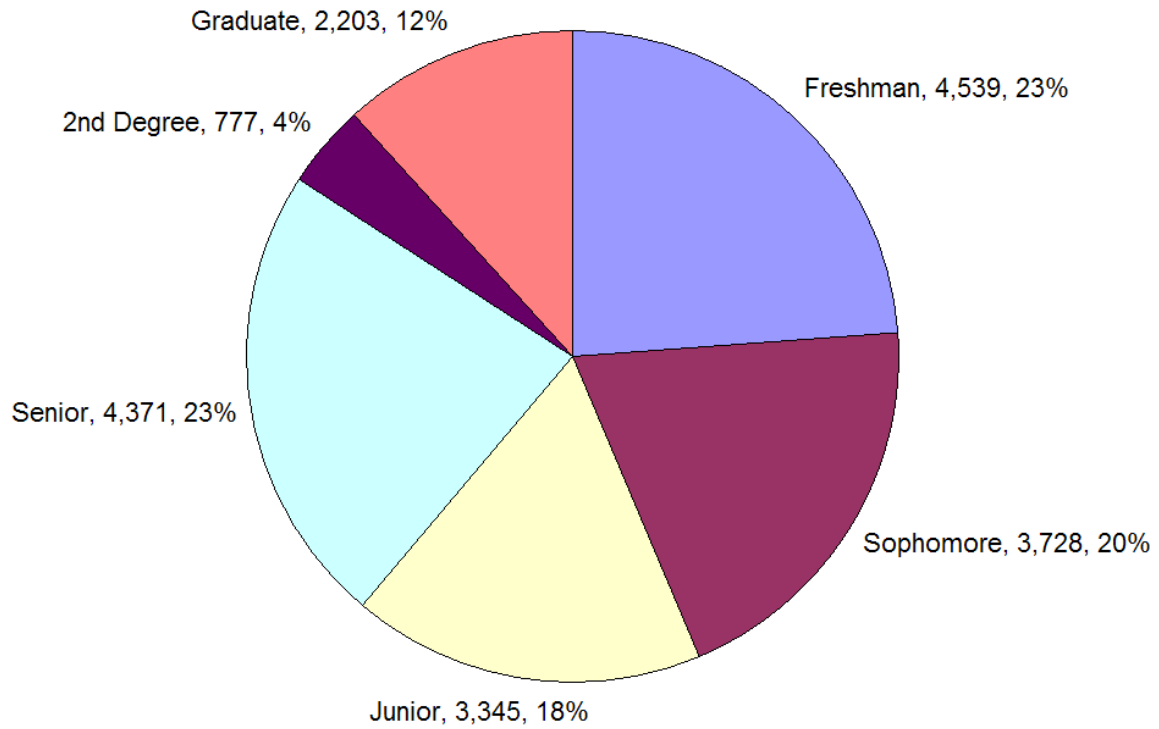

Boise State University 10th Day Enrollment Profile Spring 2009

Overall Enrollment

Total Enrollment

	Number
Total Students	18,963
Total Credit Hours	208,345
Total FTE	14,103

Career (varies from SBOE definition of these categories)

	Number	Percent
Undergraduate	15,593	82.3%
Graduate	2,203	11.6%
Applied Tech	1,167	6.1%

Gender

	Number	Percent
Female	10,088	53.2%
Male	8,776	46.3%
Undeclared	99	0.5%

Average Age

Group	Average Age
Undergraduate	26
Graduate	36
Applied Technology	31
<i>Total Average Age</i>	27

Age Distribution

Class Level

Ethnicity

	Number	Percent
White	15,520	81.84%
Hispanic	1,127	5.94%
Asian American	693	3.66%
Black/African American	298	1.57%
Native American	193	1.02%
Pacific Islander*	34	0.18%
Did Not Respond	1,098	5.79%