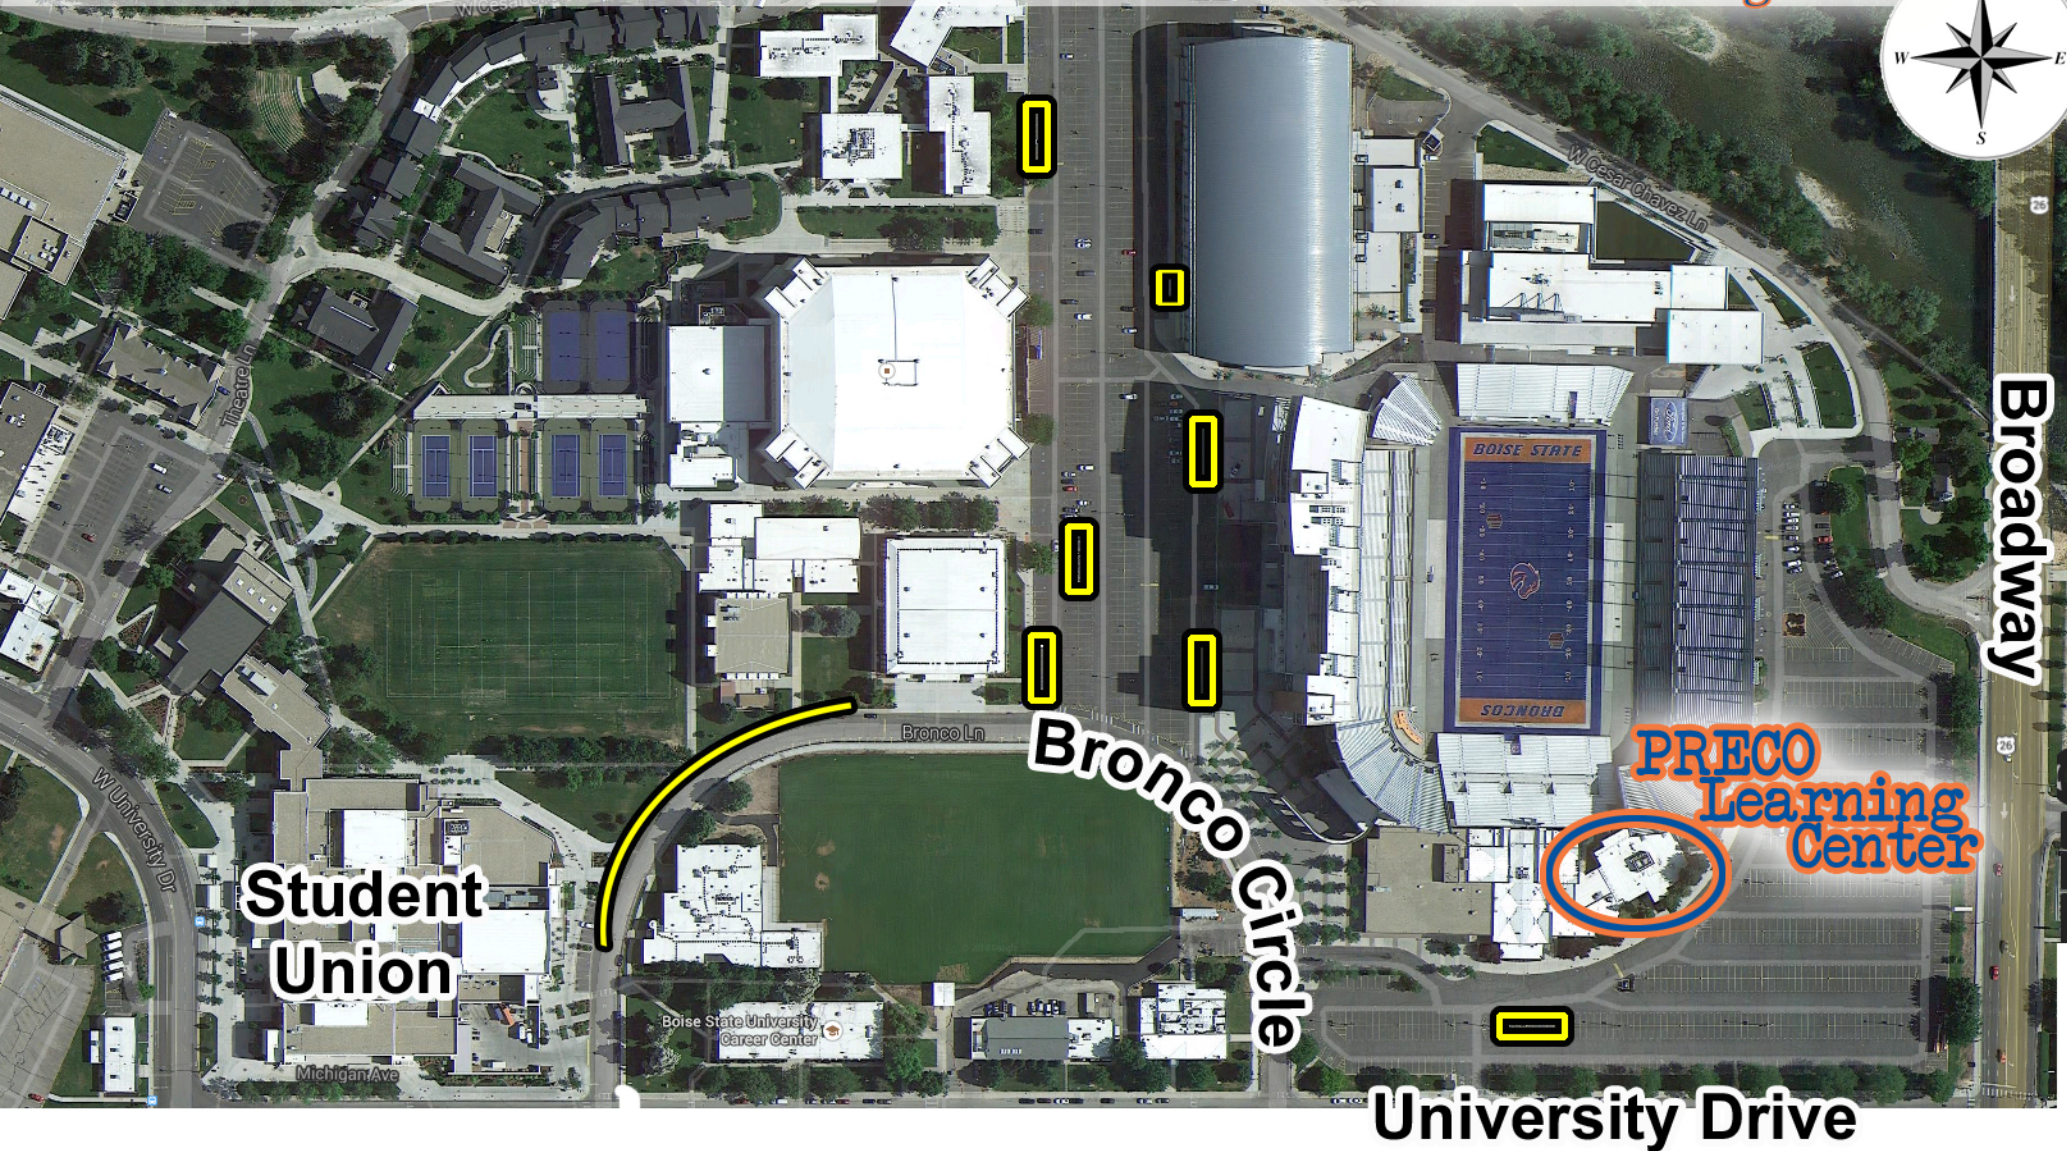

Directions to Student-Athlete Academic Services in the PRECO Learning Center

BOISE STATE

DEPARTMENT OF INTERCOLLEGIATE ATHLETICS

1910 University Drive Boise, Idaho 83725-1020

Phone (208) 426-1288 Fax (208) 426-1778 www.broncosports.com

Area code 208

Sarah Hastings 426-3843
Eric Kile 426-5379
Chris Nichol 426-4854
Gabe Rosenvall 426-3077
Sara Whiles 426-1103

- Academic offices: located in the Varsity Center Annex: PRECO Learning Center, on the southeast side of the stadium.
- If you need to park, there are public metered spots in the yellow areas.