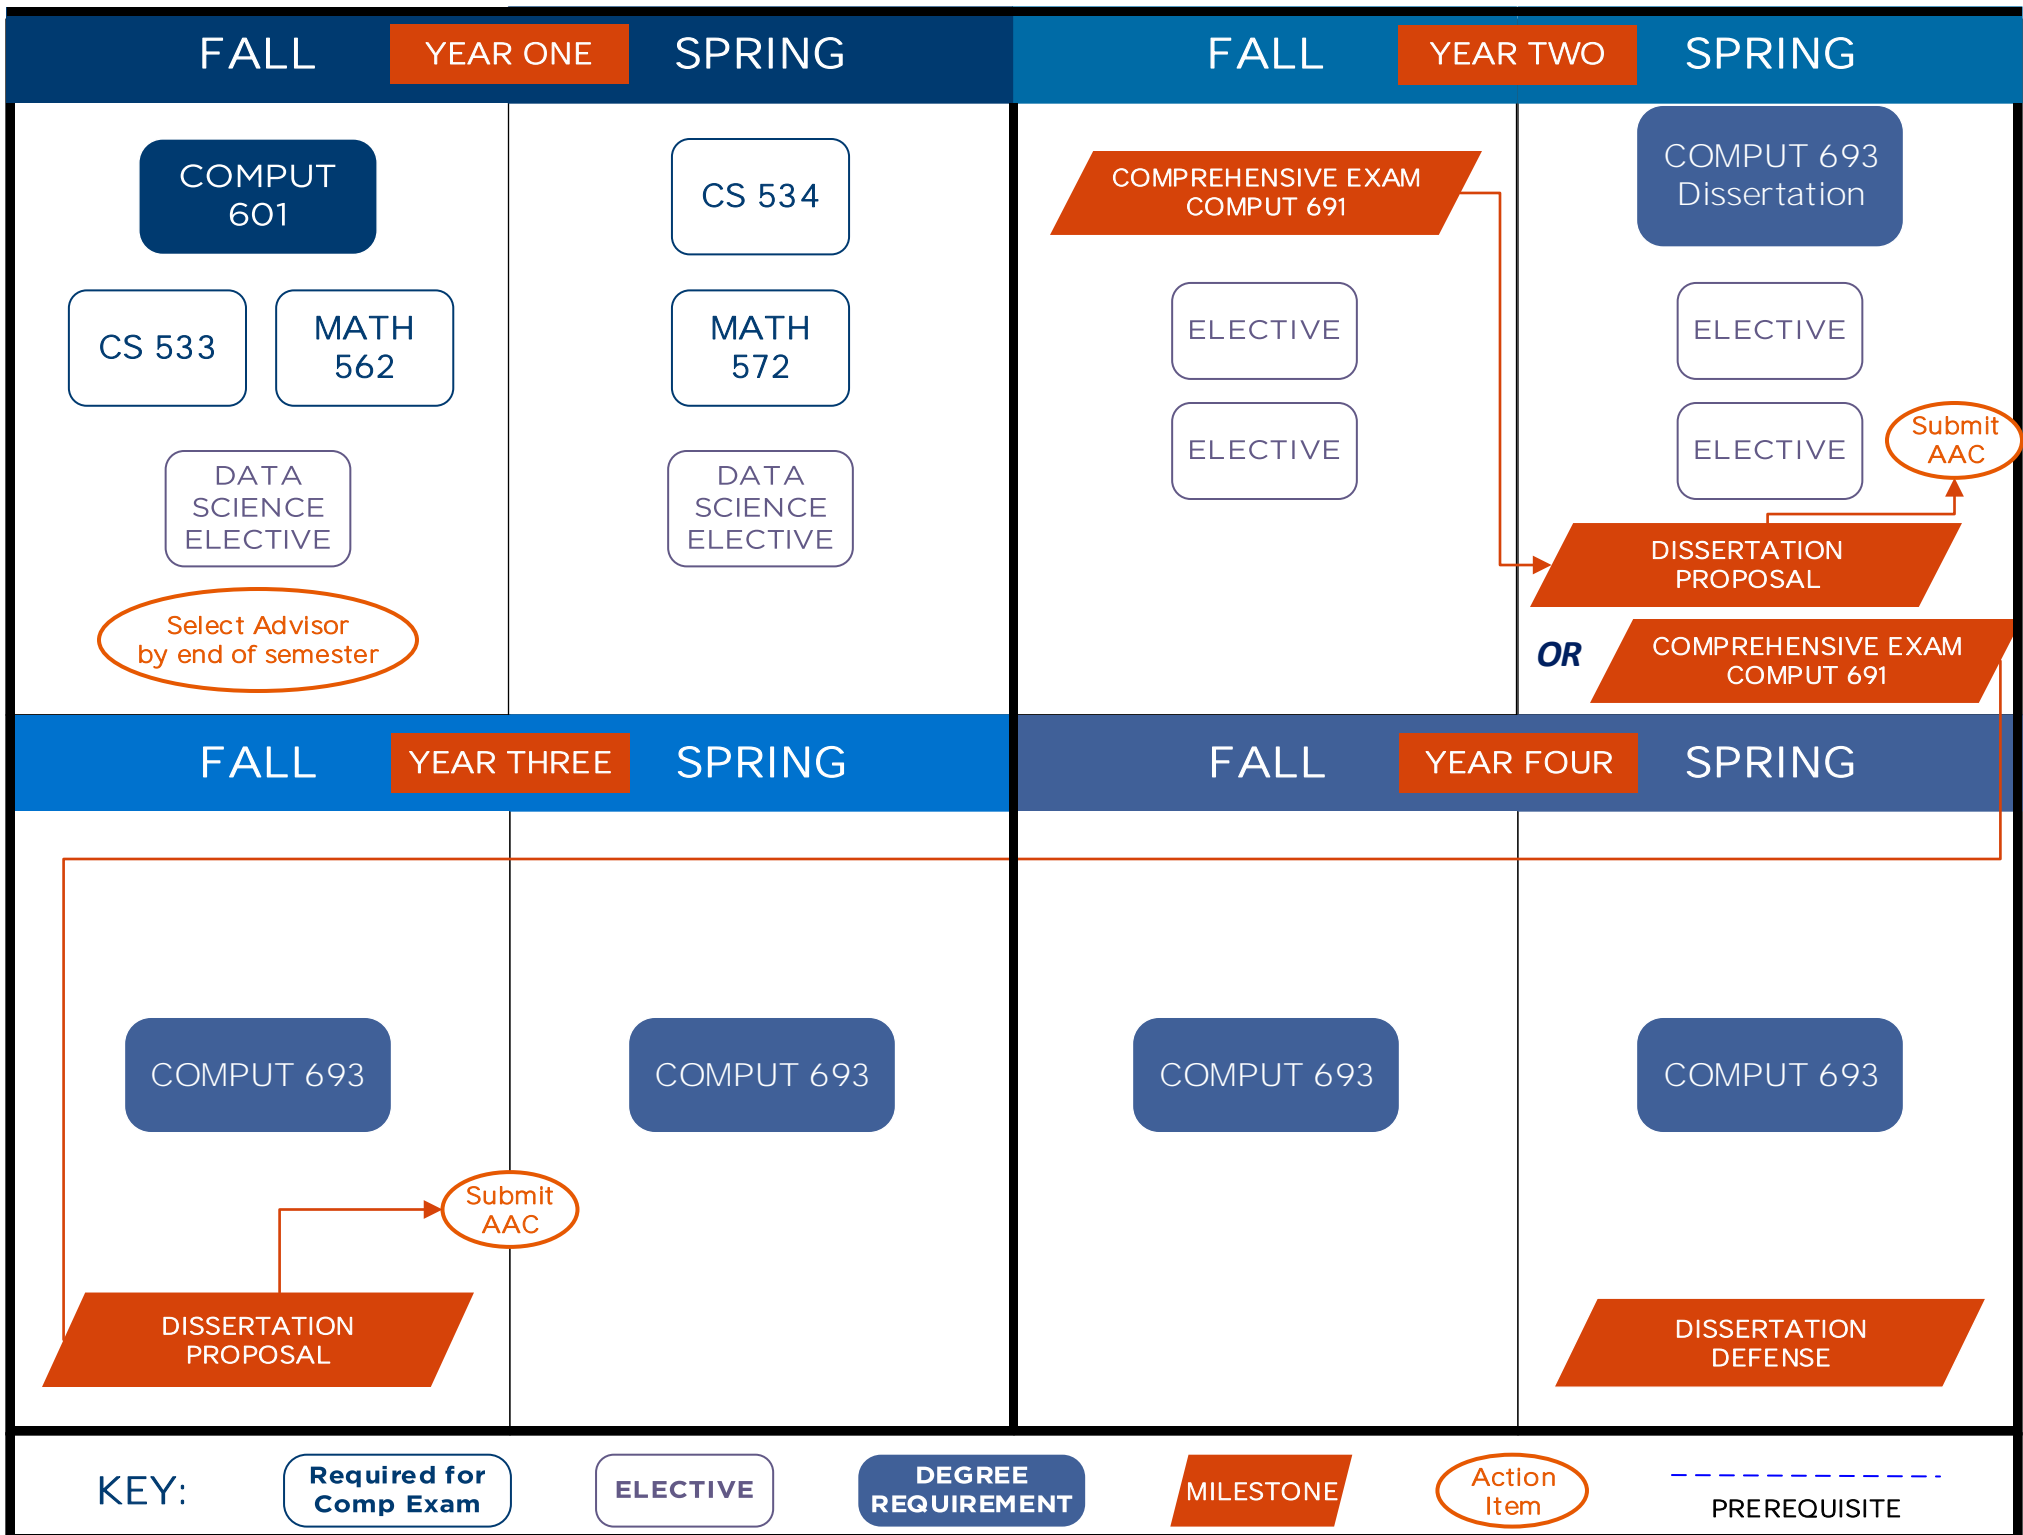

PHD IN COMPUTING - DATA SCIENCE EMPHASIS

KEY:

Required for Comp Exam

ELECTIVE

DEGREE REQUIREMENT

MILESTONE

Action Item

PREREQUISITE