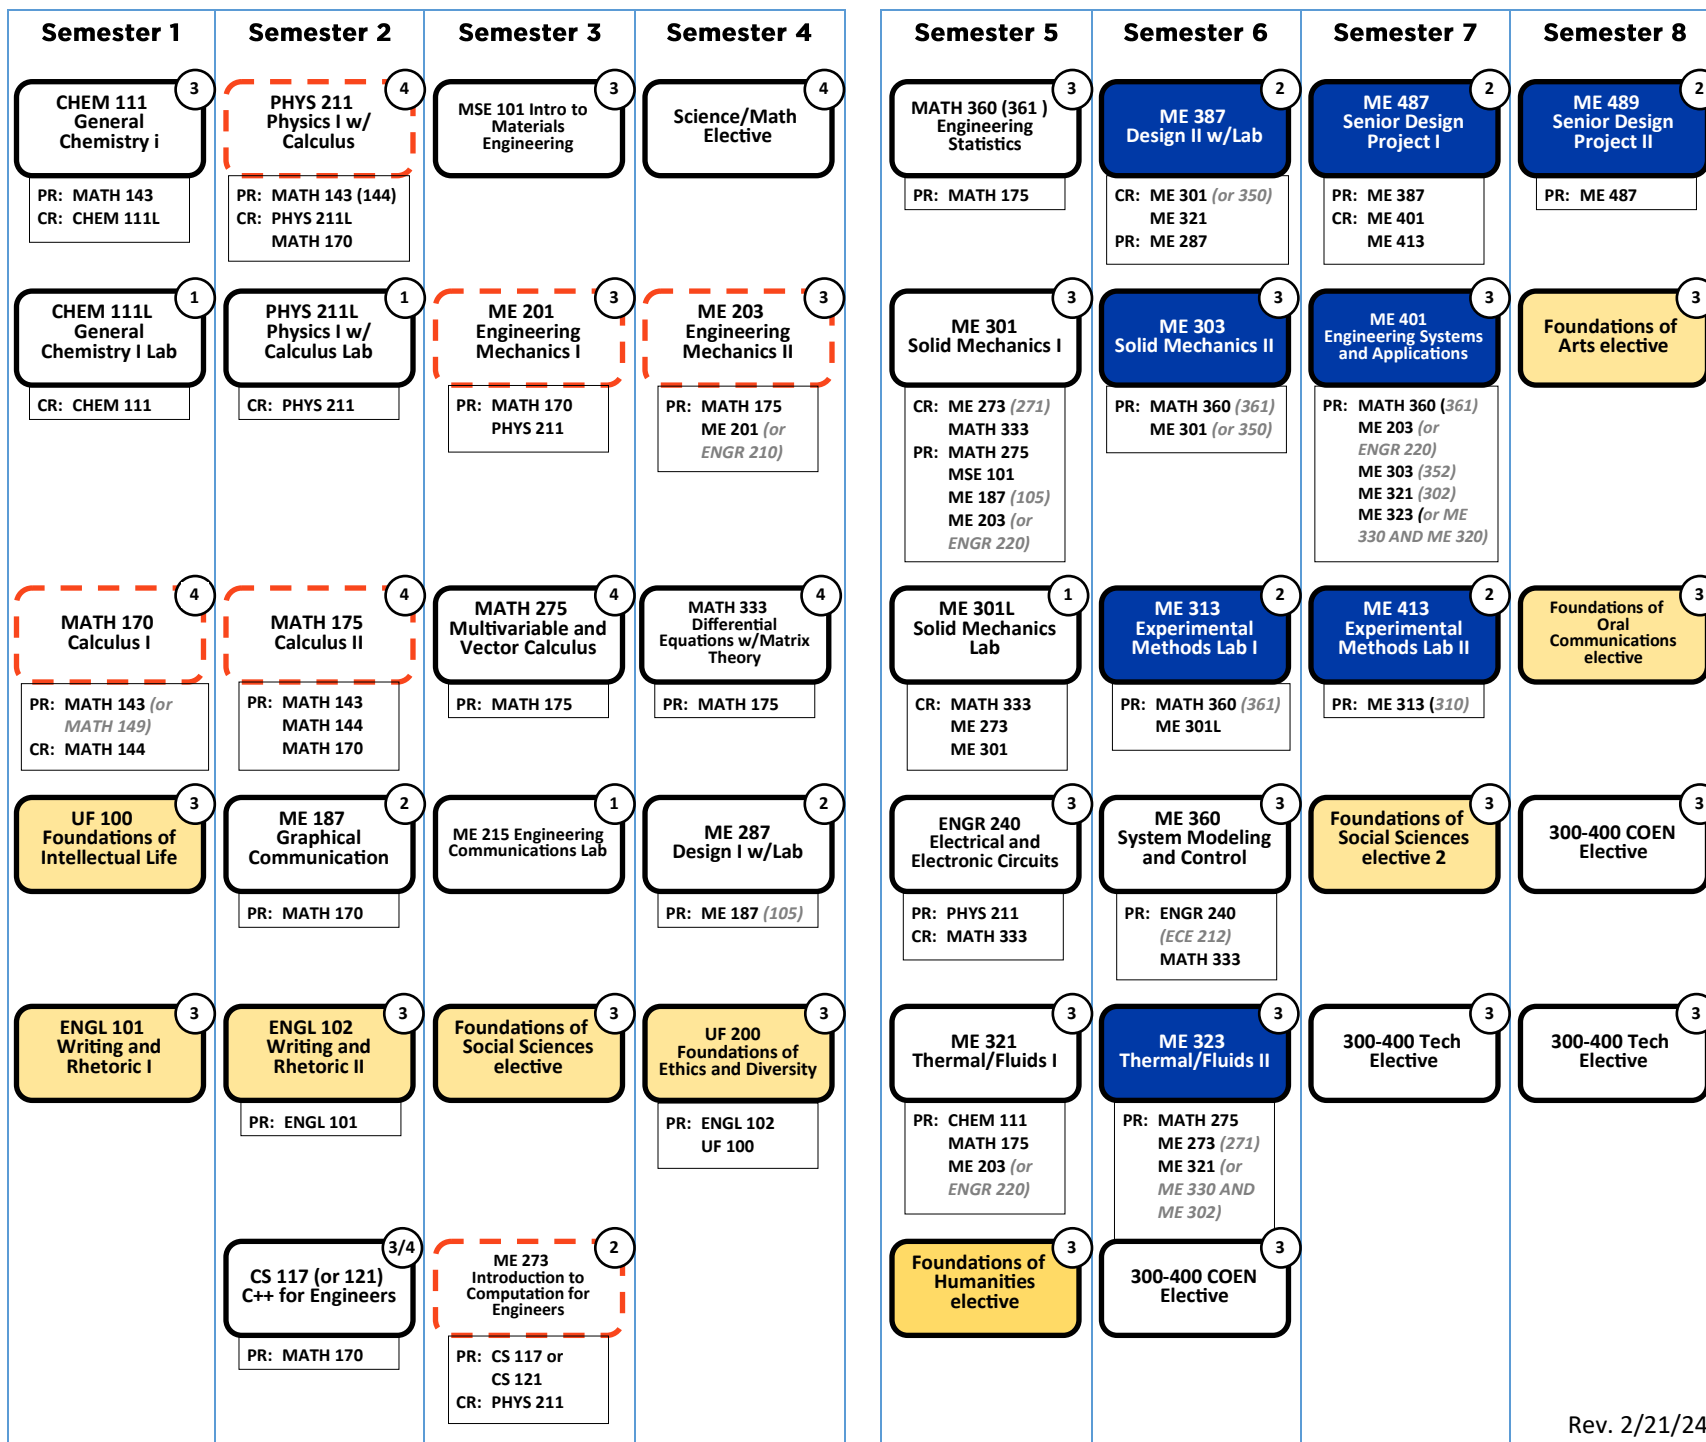

24-25 Flowchart

Bachelor of Mechanical Engineering

KEY