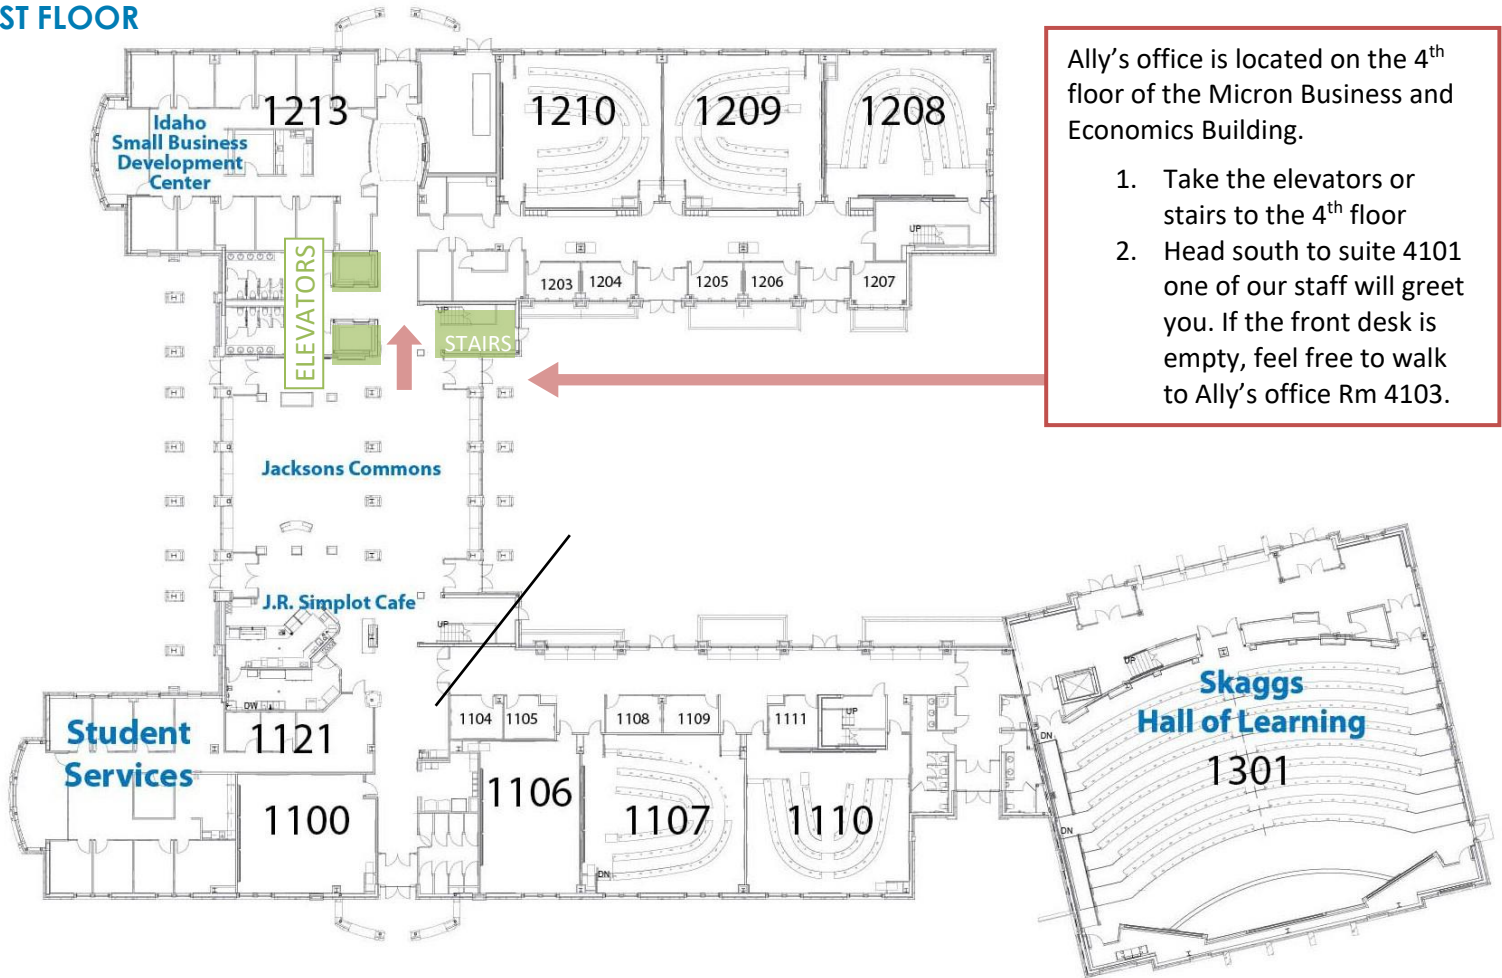

Micron Business and Economics Building (MBEB) Address:  
2360 W. University Dr.  
Boise, ID 83706

BOISE STATE UNIVERSITY

Executive MBA Program

*Micron Business and  
Economics Building,  
4th Floor,  
Room 4103*

Walk from the garage through  
the courtyard to enter the  
building

Brady Garage

The door you will go  
through is located here

## 1ST FLOOR

Ally's office is located on the 4<sup>th</sup> floor of the Micron Business and Economics Building.

1. Take the elevators or stairs to the 4<sup>th</sup> floor
2. Head south to suite 4101 one of our staff will greet you. If the front desk is empty, feel free to walk to Ally's office Rm 4103.

## 4TH FLOOR

Ally Daniels Office  
Rm 4103