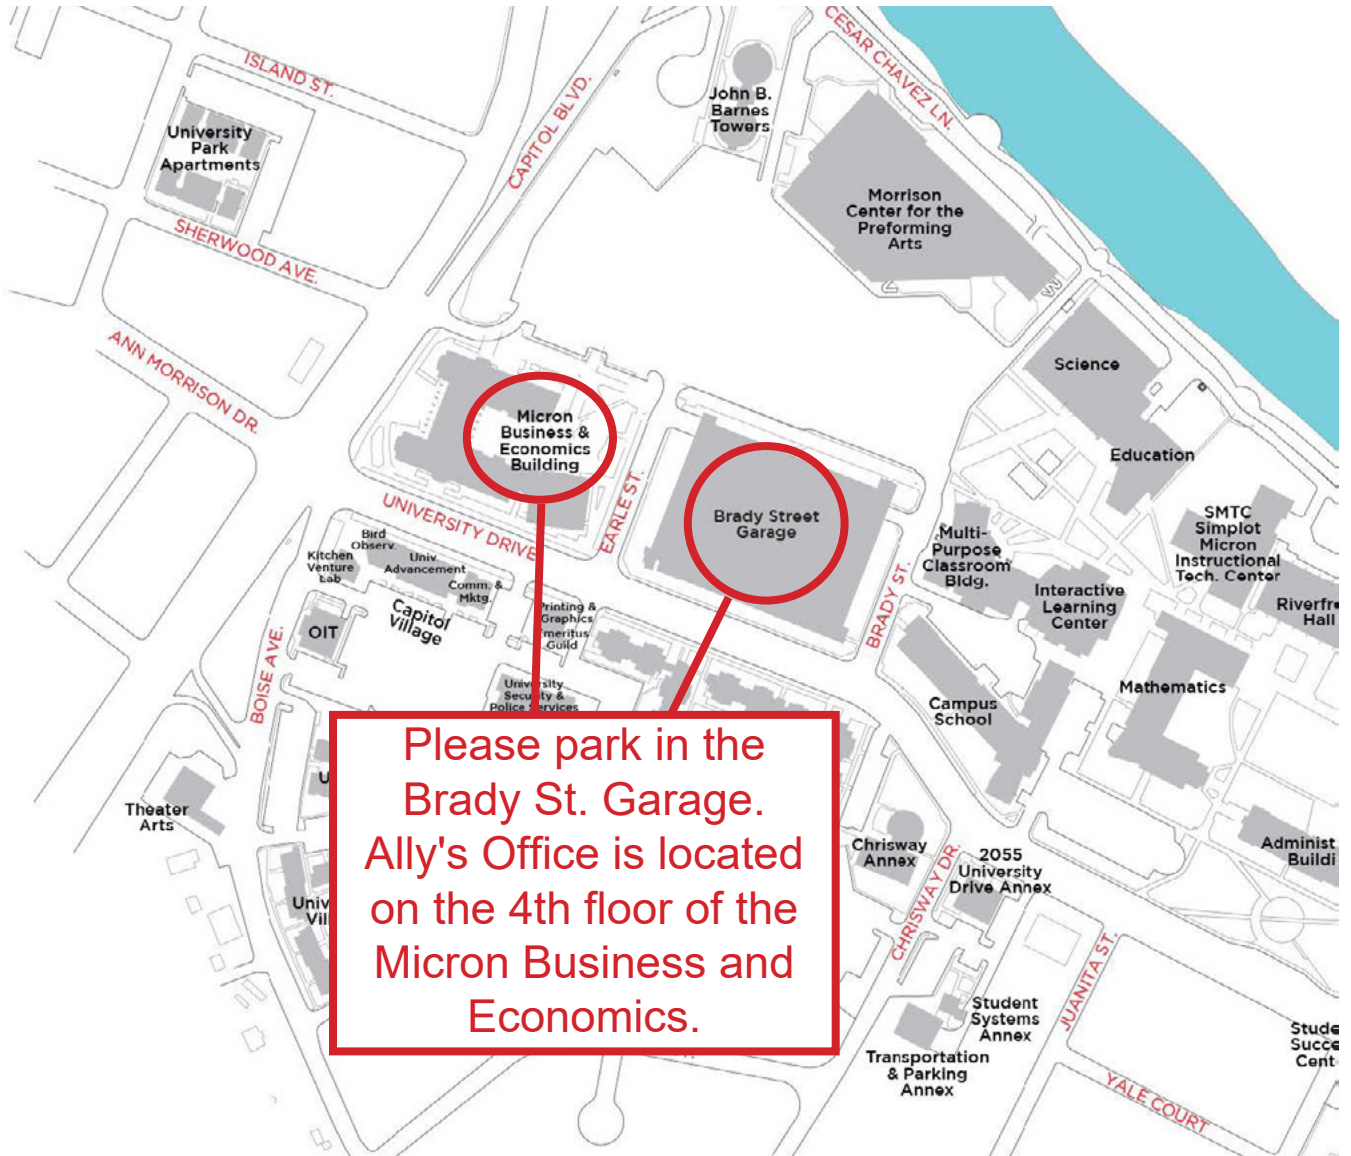

**BOISE STATE UNIVERSITY**

*Master of Business Administration*

*Parking Map & Instructions*

*Boise State University*

---

Please park in Brady St. Garage, directly East of the Micron Business and Economics Building.

Micron Business and Economics Building (MBEB) Address:  
2360 W. University Dr.  
Boise, ID 83706

BOISE STATE UNIVERSITY

Executive MBA Program

*Micron Business and  
Economics Building,  
4th Floor,  
Room 4103*

Walk from the garage through  
the courtyard to enter the  
building

Brady Garage

The door you will go  
through is located here

## 1ST FLOOR

Ally's office is located on the 4<sup>th</sup> floor of the Micron Business and Economics Building.

1. Take the elevators or stairs to the 4<sup>th</sup> floor
2. Head south to suite 4101 one of our staff will greet you. If the front desk is empty, feel free to walk to Ally's office Rm 4103.